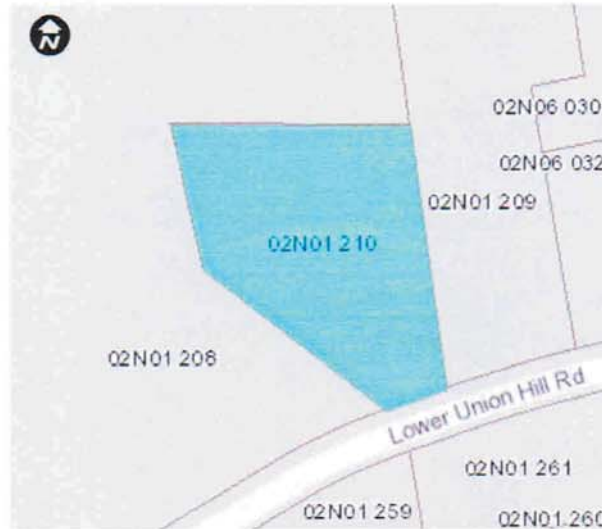

Geocortex Essentials Parcel Report
Cherokee County, GA

TIN: 02N01 210

Report generated 3/3/2015 4:27:08 PM

Vicinity Map

1: 17,867.38

Tax parcel highlighted in cyan

1: 2,405.51

Tax Parcel Information

TIN: 02N01 210

PIN: 02-0080-0006

Owner: Union Hill Exchange, Llc

Billing Address: 100 Sugar Lake Drive Canton Ga 30115

Acreage: 1.3

Lot #: -

PB/PG: 16/153

DB/PG: 9704/217
10251/435